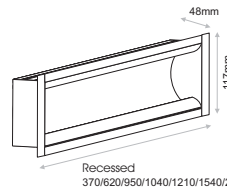

- ARC 2 linear luminaire available for trimless or recessed application.
- L90/B10 50000h
- 3 SDCM
- IP40

Lighting management options:

On-Off/DALI/0..10V/1..10V/DMX512/PHASE CUT/IR/RF/PUSH BUTTON/Bluetooth

Available upon request:

- ✓ Custom dimensions
- ✓ Custom luminaire colours
- ✓ Emergency version

Recessed
370/620/950/1040/1210/1540/2040mm