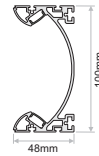

- ARC 2 linear luminaire available for trimless or recessed application.
- L90/B10 50000h
- 3 SDCM
- IP40

Lighting management options:

On-Off/DALI/0..10V/1..10V/DMX512/PHASE CUT/IR/RF/PUSH BUTTON/Bluetooth

Available upon request:

- ✓ Custom dimensions
- ✓ Custom luminaire colours
- ✓ Emergency version

Recessed
370/620/950/1040/1210/1540/2040mm